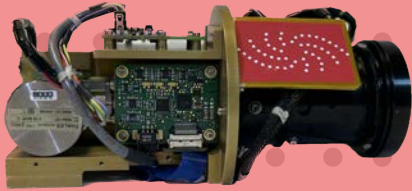

MiTIE Plus™

HD/XGA/VGA Miniature Thermal Imaging Engines