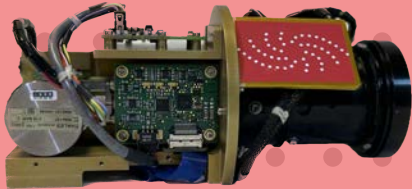

MiTIE Plus™

HD/XGA/VGA Miniature Thermal Imaging Engines