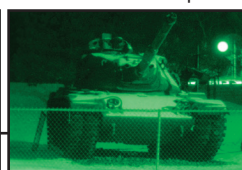

BOTH SHOTS WERE TAKEN USING THE SAME CAMERA SETTINGS.

Features	Benefits
• Professional-Grade Accessory	• Designed for use in field environments, the AstroScope system is rugged, compact and versatile.
• Modular Design	• Take advantage of the opportunity to "swap" a CIU from one AstroScope system configuration to another (for example, use one CIU for both a camcorder and a CCD camera night vision setup).
• Improved Low-light Performance by 8 to 10 F-stops!	• Capture bright, tack-sharp, edge-to-edge image detail. The AstroScope system is the highest performance design available for night vision photography.
• User-Friendly Design	• No special setup, calibration or operator training required. Simple, field-expedient configuration and operation.