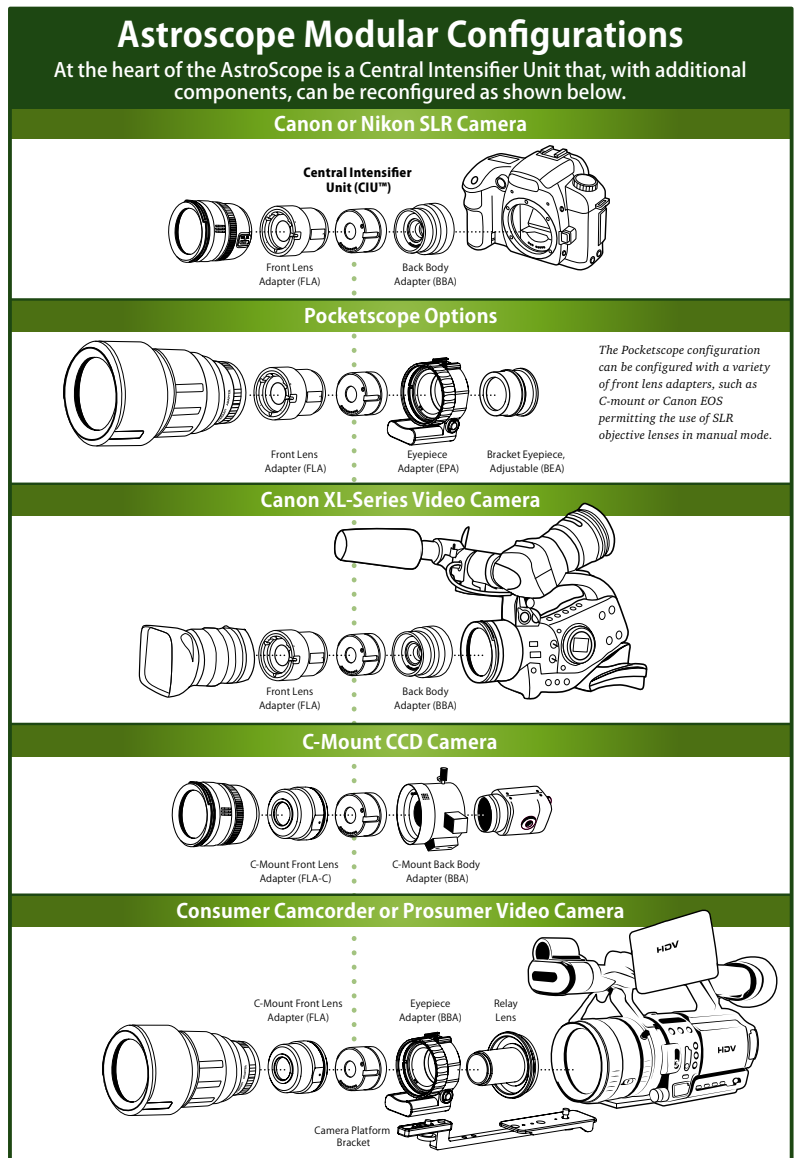

AstroScope™ Night Vision

for Canon EOS dSLR Cameras

A design that delivers optimum performance in every configuration.

Unlike pockscope-based night vision setups, AstroScope is specifically designed for image capture applications. Only AstroScope enables you to use your Canon lenses to shoot full frame images at distances beyond 1000 meters! AstroScope passes all communication signals between the camera body and lens, which ensures features like image stabilization, work when you really need them.

AstroScope's modular design enables you to easily transfer the image intensifier to other camera platforms including Nikon SLR, Canon XL-2 and fixed lens camcorders.

- Use your Canon lenses
- No back focus adjustment
- No vignetting
- Installs in less than 10 seconds
- Powered directly by camera
- Wide range of image intensifier performance offerings