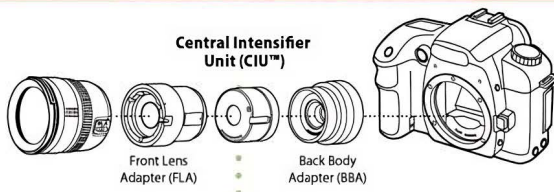

Law Enforcement

Surveillance

Wildlife Management

Astroscope Modular Configurations

At the heart of the AstroScope is a Central Intensifier Unit that, with additional components, can be reconfigured as shown below.